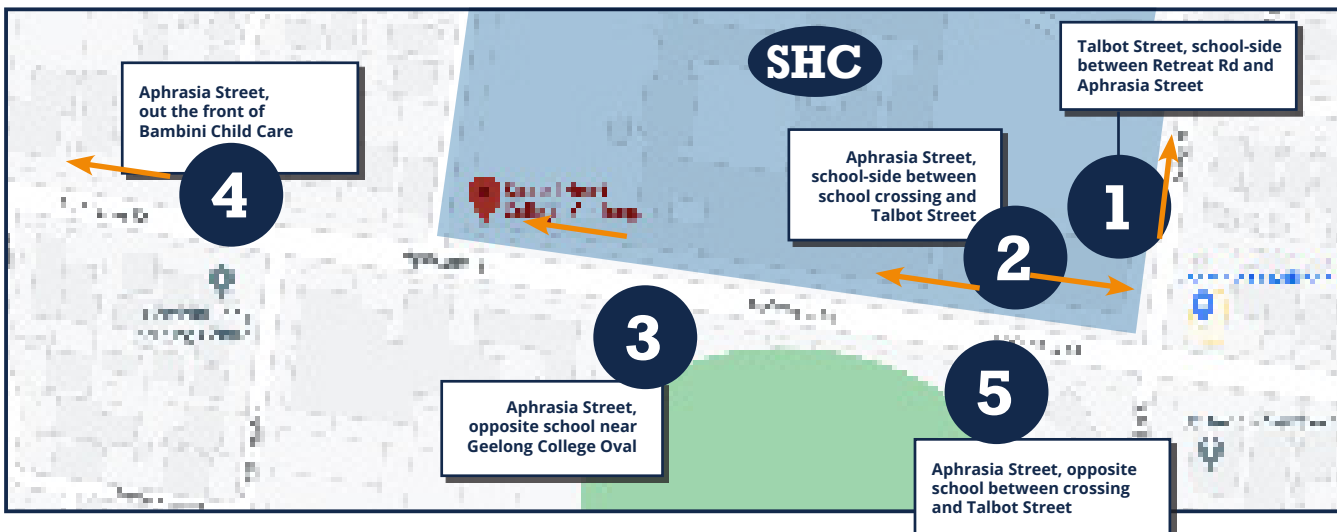

Where do I catch the bus home from SHC?

BUS DEPARTURE LOCATIONS

1

Talbot Street, school-side between Retreat Rd and Aphrasia Street

3:33pm - N9	Collendinia/Ocean Grove
3:36pm - N7	Leopold and Ocean Grove
3:33pm - N26	Fenwick St Interchange
3:40pm - N12	Newcomb and Leopold
3:45pm - N3	Drysdale and Portarlinton
3:45pm - N4	Leopold

2

Aphrasia Street, school-side between school crossing and Talbot Street

3:30pm - N33	East Geelong
3:30pm - N21	Grovedale
3:32pm - N15	Torquay
3:34pm - N10	Point Lonsdale and Queenscliff
3:36pm - N17	Surf Coast Hwy Torquay and Ocean View Cres and Jan Juc
3:36pm - Country	Mt Anakie - Minerva Rd Transfer bus
3:37pm - N16	Torquay
3:41pm - N18	Torquay shared with Geelong College and St Joseph's College
3:42pm - W2	Waurm Ponds
3:45pm - N30	St Albans Park
3:47pm - N36	Leopold
3:48pm - N13	Barwon Heads - Express to Sheepwash Rd/Saratonga Ave
3:49pm - N35	All Stops to Barwon Heads

3

Aphrasia Street, opposite school near Geelong College Oval

3:32pm - N29	Bell Park and Norlane
3:36pm - Country	Little River
3:58pm - Country	Barrabool

4

Aphrasia Street, out the front of Bambini Child Care

3:36pm - N34	Armstrong Creek and Barwon Heads

5

Aphrasia Street, opposite school between crossing and Talbot Street

3:50pm - Country	Bannockburn 4